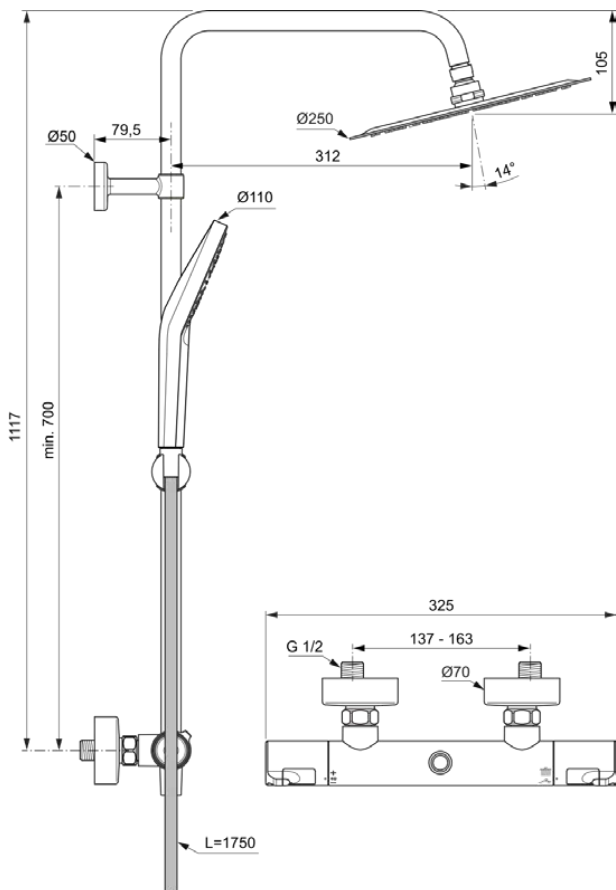

CERATHERM T50

A7565AA

CERATHERM T50 | Exposed shower system 325x516.5x1117 mm in chrome finish, 12.0 l/min (3 bar) | Thermostatic function, Water & Energy savings, Safety stop

Image & drawing

General information

Product type:	Shower systems
Sub product type:	Exposed shower system
Brand:	Ideal Standard
Suite name:	CERATHERM T50
Designer:	Ideal Standard
Colour:	AA - Chrome
Surface finish effect:	glossy
Height (mm):	1117
Width (mm):	325
Length / Projection (mm):	516.5
Fixing method:	S-coupling
Net weight (kg):	3.60
EAN code:	4015413351171

Included products

B2231AA:	IDEALRAIN EVO Multi function handspray 110x249 mm in chrome finish, 8 l/min (3 bar)
BE175AA:	IDEALRAIN Shower hose 1750 mm in chrome finish
B0384MY:	IDEALRAIN LUXE Overhead shower 250x53x250 mm in stainless steel finish, 12 l/min (3 bar)

CERATHERM T50

A7565AA

CERATHERM T50 | Exposed shower system 325x516.5x1117 mm in chrome finish, 12.0 l/min (3 bar) | Thermostatic function, Water & Energy savings, Safety stop

Product specifications

Headshower is depth-adjustable:	No
Material:	Metal
Max. flow rate at 3 bar (l):	12.0
Max. flow rate at 3 bar (l) for all outlets:	8/12
Max. flow rate at 3 bar (l) for handspray:	8
Max. flow rate at 3 bar (l) for headshower:	12
Max. operating pressure (bar):	10
Min. operating pressure (bar):	0.5
Noise reduced S-Connectors:	No
PVD technology:	No
SmartShine:	Yes
Surface cover:	chromium-plated
Surface finish effect:	glossy
Temperature limiter:	Yes
Thermostatic:	Yes
Type of handle:	Rotary knob
Type of temperature control:	Thermostatic
With S-couplings:	Yes
With diverter unit:	Yes
With handspray:	Yes
With handspray set:	No
With head shower:	Yes
With shelve(s):	No
With shower hose:	Yes
With shower kit:	No
With side showers:	No
With sliding set:	Yes
With soap holder:	No
With wall bracket:	No
With wall elbow:	No
Fixing material included:	Yes
Fixing method:	S-coupling
Handle fixation position:	Top
Mounting method:	Wall